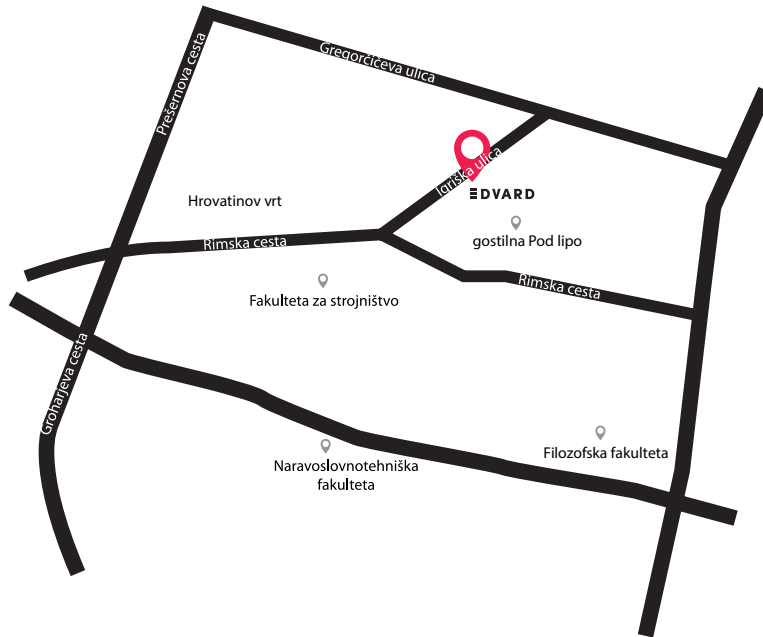

### Where can you find Edvard?

→ Edvard is located at Igriška 5, 1000 Ljubljana.

Important: Igriška ulica is a one-way street. Edvard has its own entrance and allows delivery straight to its door. Delivery by car, van, or small truck is possible by prior arrangement (access is usually blocked with a locked gate).